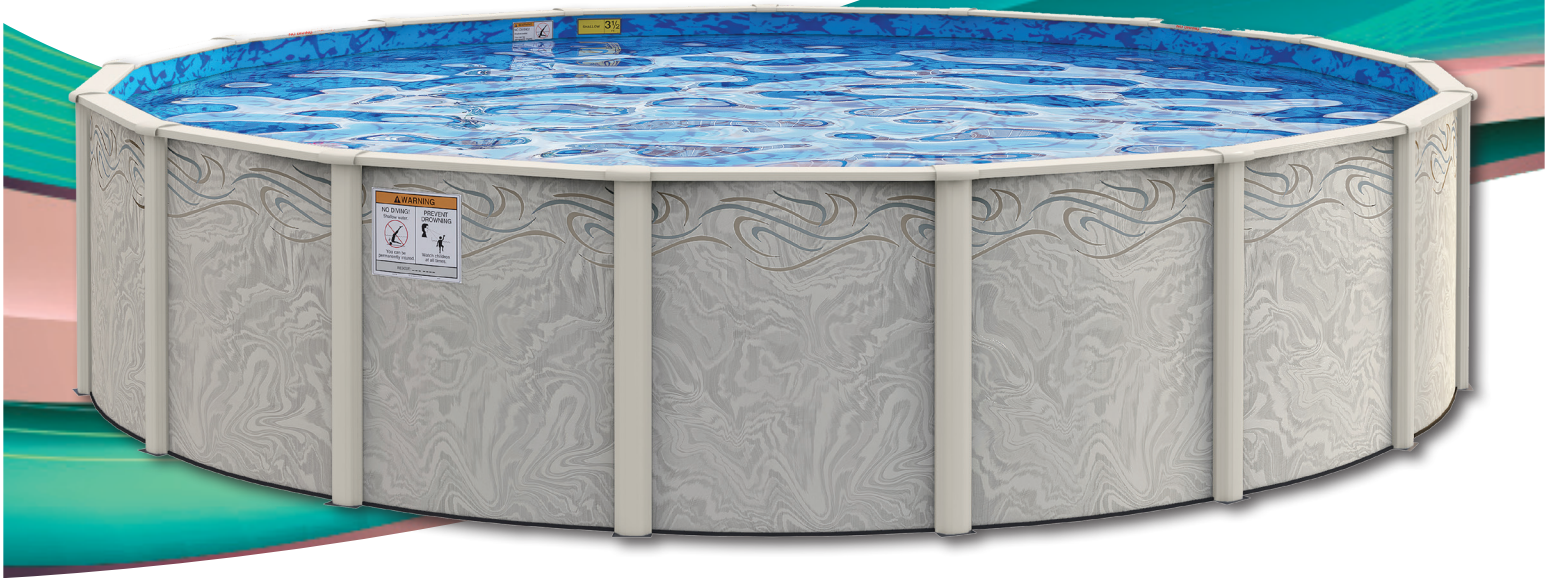

Bay Burst

52"/54" HYBRID POOL PACKAGE

POOL & SKIMMER INCLUDED

52"/54" WALL WITH 8" RESIN TOP RAILS AND 7" STEEL VERTICALS WITH BEAUTIFUL RESIN TOP CONNECTORS.